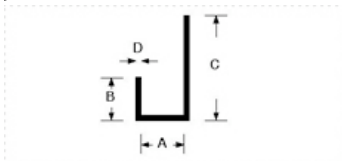

## Plastic Extrusions for Boards and Panels

Handy rigid pvc profiles used for edging, jointing and capping panels and wallboards.

If you cannot find the size, colour or style of Profile that you want, or you need a plastic other than pvc, then please visit our sister site [TP Extrusions Panel Connectors](#) page.

### J Section

SIZE	DIMENSIONS (mm)				COLOURS	PACK SIZE	PACK £
	A	B	C	D			
10mm Capping TP08 0095	10	8	22	1.1	White	12 x 2.54m	28.44
10mm Capping TP08 0095	10	8	22	1.1	Cream	12 x 2.54m	32.76
12mm Capping TP08 0133	12	10	20	1.2	White	12 x 2.44m / 10 x 3m	32.84
12mm Capping TP08 0133	12	10	20	1.2	Cream	12 x 2.44m / 10 x 3m	36.44

### C Section

SIZE	DIMENSIONS (mm)				COLOURS	PACK SIZE	PACK £
	A	B	C	D			
12mm C Section TP08 0130	12	11.5	14	1.2	White	12 x 2.44m / 10 x 3m	31.70
12mm C Section TP08 0130	12	11.5	14	1.2	Cream	12 x 2.44m / 10 x 3m	35.24