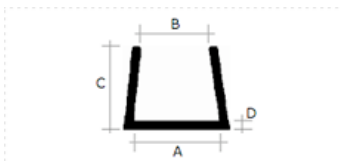

## Plastic Extrusions for Boards and Panels

Handy rigid pvc profiles used for edging, jointing and capping panels and wallboards.

If you cannot find the size, colour or style of Profile that you want, or you need a plastic other than pvc, then please visit our sister site [TP Extrusions Panel Connectors](#) page.

### J Section

SIZE	DIMENSIONS (mm)				COLOURS	PACK SIZE	PACK £
	A	B	C	D			
10mm Capping TP08 0095	10	8	22	1.1	White	12 x 2.54m	28.44
10mm Capping TP08 0095	10	8	22	1.1	Cream	12 x 2.54m	32.76
12mm Capping TP08 0133	12	10	20	1.2	White	12 x 2.44m / 10 x 3m	32.84
12mm Capping TP08 0133	12	10	20	1.2	Cream	12 x 2.44m / 10 x 3m	36.44

### C Section

SIZE	DIMENSIONS (mm)				COLOURS	PACK SIZE	PACK £
	A	B	C	D			
12mm C Section TP08 0130	12	11.5	14	1.2	White	12 x 2.44m / 10 x 3m	31.70
12mm C Section TP08 0130	12	11.5	14	1.2	Cream	12 x 2.44m / 10 x 3m	35.24

### H Section

SIZE	DIMENSIONS (mm)				COLOURS	PACK SIZE	PACK £
	A	B	C	D			
12mm H Section TP08 0131	12	11.5	11.9	1.2	White	12 x 2.44m / 10 x 3m	45.75
12mm H Section TP08 0131	12	11.5	11.9	1.2	Cream	12 x 2.44m / 10 x 3m	50.82