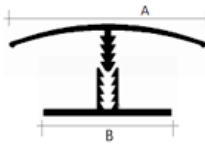

### H Section

SIZE	DIMENSIONS (mm)				COLOURS	PACK SIZE	PACK £
	A	B	C	D			
12mm H Section TP08 0131	12	11.5	11.9	1.2	White	12 x 2.44m / 10 x 3m	45.75
12mm H Section TP08 0131	12	11.5	11.9	1.2	Cream	12 x 2.44m / 10 x 3m	50.82

### Unequal H Section

SIZE	DIMENSIONS (mm)				COLOURS	PACK SIZE	PACK £
	A	B	C	D			
12mm Butt Joint TP08 0132	12	11.5	18	1.2	White	12 x 2.44m / 10 x 3m	41.45
12mm Butt Joint TP08 0132	12	11.5	18	1.2	Cream	12 x 2.44m / 10 x 3m	46.04

### External Angle

SIZE	DIMENSIONS (mm)				COLOURS	PACK SIZE	PACK £
------	-----------------	--	--	--	---------	-----------	--------

	A	B	C	D			
12mm Ext Angle TP08 0134	21	12	1.2	/	White	12 x 2.44m / 10 x 3m	59.30
12mm Ext Angle TP08 0134	21	12	1.2	/	Cream	12 x 2.44m / 10 x 3m	65.90

## 2 Part H Section

SIZE	DIMENSIONS (mm)				COLOURS	PACK SIZE	PACK £
	A	B	C	D			
9-12mm 2 Part H TP08 0110	35	30	/	/	White	12 x 2.44m / 10 x 3m	66.36
9-12mm 2 Part H TP08 0110	35	30	/	/	Cream	12 x 2.44m / 10 x 3m	68.76
12-16mm 2 Part H TP08 0114	35	30	/	/	White	12 x 2.44m / 10 x 3m	69.98
12-16mm 2 Part H TP08 0114	35	30	/	/	Cream	12 x 2.44m / 10 x 3m	72.68