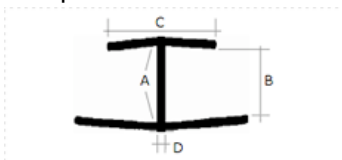

### J Section

SIZE	DIMENSIONS (mm)				COLOURS	PACK SIZE	PACK £
	A	B	C	D			
10mm Capping TP08 0095	10	8	22	1.1	White	12 x 2.54m	28.44
10mm Capping TP08 0095	10	8	22	1.1	Cream	12 x 2.54m	32.76
12mm Capping TP08 0133	12	10	20	1.2	White	12 x 2.44m / 10 x 3m	32.84
12mm Capping TP08 0133	12	10	20	1.2	Cream	12 x 2.44m / 10 x 3m	36.44

### C Section

SIZE	DIMENSIONS (mm)				COLOURS	PACK SIZE	PACK £
	A	B	C	D			
12mm C Section TP08 0130	12	11.5	14	1.2	White	12 x 2.44m / 10 x 3m	31.70
12mm C Section TP08 0130	12	11.5	14	1.2	Cream	12 x 2.44m / 10 x 3m	35.24

### H Section

SIZE	DIMENSIONS (mm)				COLOURS	PACK SIZE	PACK £
	A	B	C	D			
12mm H Section TP08 0131	12	11.5	11.9	1.2	White	12 x 2.44m / 10 x 3m	45.75
12mm H Section TP08 0131	12	11.5	11.9	1.2	Cream	12 x 2.44m / 10 x 3m	50.82

### Unequal H Section

SIZE	DIMENSIONS (mm)				COLOURS	PACK SIZE	PACK £
	A	B	C	D			
12mm Butt Joint TP08 0132	12	11.5	18	1.2	White	12 x 2.44m / 10 x 3m	41.45
12mm Butt Joint TP08 0132	12	11.5	18	1.2	Cream	12 x 2.44m / 10 x 3m	46.04