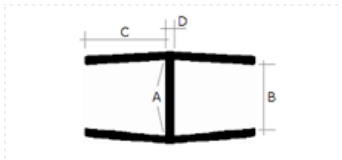

### J Section

SIZE	DIMENSIONS (mm)				COLOURS	PACK SIZE	PACK £
	A	B	C	D			
10mm Capping TP08 0095	10	8	22	1.1	White	12 x 2.54m	28.44
10mm Capping TP08 0095	10	8	22	1.1	Cream	12 x 2.54m	32.76
12mm Capping TP08 0133	12	10	20	1.2	White	12 x 2.44m / 10 x 3m	32.84
12mm Capping TP08 0133	12	10	20	1.2	Cream	12 x 2.44m / 10 x 3m	36.44

### C Section

SIZE	DIMENSIONS (mm)				COLOURS	PACK SIZE	PACK £
	A	B	C	D			
12mm C Section TP08 0130	12	11.5	14	1.2	White	12 x 2.44m / 10 x 3m	31.70
12mm C Section TP08 0130	12	11.5	14	1.2	Cream	12 x 2.44m / 10 x 3m	35.24

### H Section

SIZE	DIMENSIONS (mm)				COLOURS	PACK SIZE	PACK £
	A	B	C	D			
12mm H Section TP08 0131	12	11.5	11.9	1.2	White	12 x 2.44m / 10 x 3m	45.75
12mm H Section TP08 0131	12	11.5	11.9	1.2	Cream	12 x 2.44m / 10 x 3m	50.82