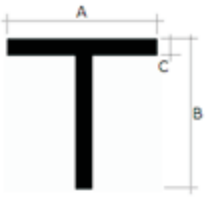

2 Part H Section

[3D Video](#)

| SIZE | DIMENSIONS (mm) | | | | COLOURS | PACK SIZE | PACK £ |
|--|-----------------|----|---|---|---------|--------------------|--------------|
| | A | B | C | D | | | |
| 12-16mm 2 part H Section TP08 0114 | 35 | 30 | / | / | White | 12 x 2.44m/10 x 3m | 69.98 |
| 12-16mm 2 part H Section TP08 0114 ** | 35 | 30 | / | / | Cream | 12 x 2.44m/10 x 3m | 72.68 |
| 17-19mm 2 part H Section TP08 0117 | 36 | 31 | / | / | White | 12 x 2.44m/10 x 3m | 72.60 |
| 17-19mm 2 part H Section TP08 0117 ** | 36 | 31 | / | / | Cream | 12 x 2.44m/10 x 3m | 75.38 |

** please note that this product is supplied with the top visible part Cream, and the bottom unseen part White

T Barbed

[3D Video](#)

| SIZE | DIMENSIONS (mm) | | | | COLOURS | PACK SIZE | PACK £ |
|-----------------------|-----------------|----|-----|---|----------------------|-----------------------|--------------|
| | A | B | C | D | | | |
| T Barbed TP08 0066 | 19 | 12 | 3.7 | | Black, White | 16 x 1.83m/12 x 2.44m | 37.92 |
| T Barbed TP08 0066 | 19 | 12 | 3.7 | | Cream, Teak, Lt Grey | 16 x 1.83m/12 x 2.44m | 43.80 |
| T Barbed TP08 0066 | 19 | 12 | 3.7 | | Mahogany | 12 x 2.44m | 43.80 |

T Equal

[3D Video](#)

| SIZE | DIMENSIONS (mm) | | | | COLOURS | PACK SIZE | PACK £ |
|----------------------|-----------------|------|-----|---|---------|------------|--------------|
| | A | B | C | D | | | |
| T Equal TP08 0098 | 19 | 18.4 | 1.6 | | White | 12 x 2.44m | 33.48 |
| T Equal TP08 0098 | 19 | 18.4 | 1.6 | | Cream | 12 x 2.44m | 37.80 |