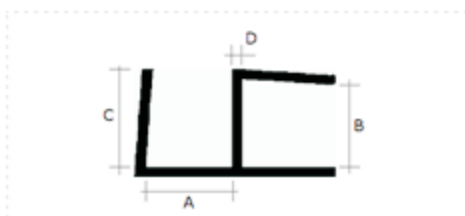

L Section

[3D Video](#)

SIZE	DIMENSIONS (mm)				COLOURS	PACK SIZE	PACK £
	A	B	C	D			
16mm L Section TP08 0092	16	14.5	19.4	1.4	Black	12 x 2.44m	52.68
16mm L Section TP08 0092	16	14.5	19.4	1.4	White	12 x 2.44m/10 x 3m	52.68
16mm L Section TP08 0092	16	14.5	19.4	1.4	Teak, Mahogany, Lt Grey	12 x 2.44m	58.68
16mm L Section TP08 0092	16	14.5	19.4	1.4	Cream	12 x 2.44m/10 x 3m	58.68
19mm L Section TP08 0102	19	17.5	21.9	1.4	Black	12 x 2.44m	58.32