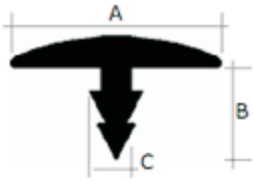

Corner Section

[3D Video](#)

| SIZE | DIMENSIONS (mm) | | | | COLOURS | PACK SIZE | PACK £ |
|--------------------------|-----------------|------|----|-----|--------------|------------------|--------------|
| | A | B | C | D | | | |
| 16mm Corner TP08 0096 | 16.2 | 14.5 | 11 | 1.5 | Black, White | 6 x 2.44m/5 x 3m | 41.58 |
| 16mm Corner TP08 0096 | 16.2 | 14.5 | 11 | 1.5 | Cream | 6 x 2.44m/5 x 3m | 46.20 |
| 19mm Corner TP08 0099 | 19 | 17.3 | 19 | 1.5 | Black, White | 6 x 2.44m/5 x 3m | 52.65 |
| 19mm Corner TP08 0099 | 19 | 17.3 | 19 | 1.5 | Cream | 6 x 2.44m/5 x 3m | 59.10 |

2 Part H Section

[3D Video](#)

| SIZE | DIMENSIONS (mm) | | | | COLOURS | PACK SIZE | PACK £ |
|--|-----------------|----|---|---|---------|--------------------|--------------|
| | A | B | C | D | | | |
| 12-16mm 2 part H Section TP08 0114 | 35 | 30 | / | / | White | 12 x 2.44m/10 x 3m | 69.98 |
| 12-16mm 2 part H Section TP08 0114 ** | 35 | 30 | / | / | Cream | 12 x 2.44m/10 x 3m | 72.68 |
| 17-19mm 2 part H Section TP08 0117 | 36 | 31 | / | / | White | 12 x 2.44m/10 x 3m | 72.60 |
| 17-19mm 2 part H Section TP08 0117 ** | 36 | 31 | / | / | Cream | 12 x 2.44m/10 x 3m | 75.38 |

** please note that this product is supplied with the top visible part Cream, and the bottom unseen part White

T Barbed

[3D Video](#)

| SIZE | DIMENSIONS (mm) | | | | COLOURS | PACK SIZE | PACK £ |
|-----------------------|-----------------|----|-----|---|----------------------|-----------------------|--------------|
| | A | B | C | D | | | |
| T Barbed TP08 0066 | 19 | 12 | 3.7 | | Black, White | 16 x 1.83m/12 x 2.44m | 37.92 |
| T Barbed TP08 0066 | 19 | 12 | 3.7 | | Cream, Teak, Lt Grey | 16 x 1.83m/12 x 2.44m | 43.80 |
| T Barbed TP08 0066 | 19 | 12 | 3.7 | | Mahogany | 12 x 2.44m | 43.80 |