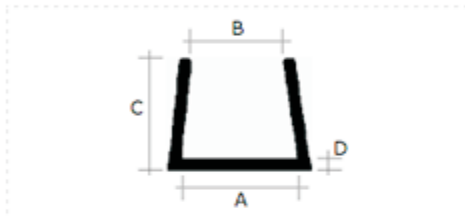

STOCK PLASTIC PROFILES

★ **LARGE BOARD & PANEL 16mm, 19mm** ★

Also visit our main site

TP Extrusions

Tel: +44 (0) 1438 315168
Fax: +44 (0) 1438 315393
sales@tpextrusions.com

★ [home](#) ★ [products](#) ★ [about](#) ★ [contact](#)

★ £100 MINIMUM ORDER – ANY MIX OF STOCK PRODUCTS – LARGE ORDER QUANTITY DISCOUNTS ARE AVAILABLE ★

★ AVAILABLE FROM STOCK FOR NEXT DAY DELIVERY ★ DEBIT AND CREDIT CARD PAYMENTS TAKEN BY PHONE ★

Plastic Extrusions for Boards and Panels

Practical rigid pvc profiles used for jointing, capping and edging wallboards and panels.

If you cannot find the size, colour or style of Profile that you want, or you need a plastic other than pvc, then please visit our sister site [TP Extrusions Panel Connectors](#) page.

C Section

[3D Video](#)

SIZE	DIMENSIONS (mm)				COLOURS	PACK SIZE	PACK £
	A	B	C	D			
16mm C Section TP08 0090	16	14.5	16.1	1.4	Black	12 x 2.44m	36.96
16mm C Section TP08 0090	16	14.5	16.1	1.4	White	12 x 2.44m/10 x 3m	36.96
16mm C Section TP08 0090	16	14.5	16.1	1.4	Teak, Mahogany, Lt Grey	12 x 2.44m	42.60
16mm C Section TP08 0090	16	14.5	16.1	1.4	Cream	12 x 2.44m/10 x 3m	42.60
16mm C Heavy Duty TP08 0121	16	14.5	20.6	1.7	Black, White	12 x 2.44m	48.72
16mm C Heavy Duty TP08 0121	16	14.5	20.6	1.7	Teak, Cream	12 x 2.44m	52.08
19mm C Section TP08 0100	19	17.5	21.5	1.4	Black	12 x 2.44m/10 x 3m	40.44
19mm C Section TP08 0100	19	17.5	21.5	1.4	White	12 x 2.44m/10 x 3m	40.44
19mm C Section TP08 0100	19	17.5	21.5	1.4	Teak, Lt Grey	12 x 2.44m	43.08
19mm C Section TP08 0100	19	17.5	21.5	1.4	Cream	12 x 2.44m/10 x 3m	43.08
19mm C Heavy Duty TP08 0122	19	17.5	20.5	1.7	Black, White	12 x 2.44m	64.68
19mm C Heavy Duty TP08 0122	19	17.5	20.5	1.7	Teak, Cream	12 x 2.44m	69.24