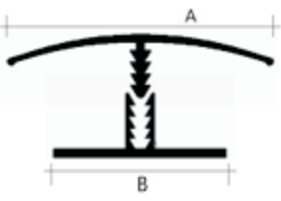

Unequal H Section

[3D Video](#)

| SIZE | DIMENSIONS (mm) | | | | COLOURS | PACK SIZE | PACK £ |
|-------------------------------------|-----------------|------|-----------|-----|---------|------------|--------------|
| | A | B | C | D | | | |
| 16mm Unequal H Section TP08 0094 | 16 | 14.5 | 22.6/31.5 | 1.4 | White | 12 x 2.44m | 52.68 |
| 16mm Unequal H Section TP08 0094 | 16 | 14.5 | 22.6/31.5 | 1.4 | Cream | 12 x 2.44m | 58.68 |

Corner Section

[3D Video](#)

| SIZE | DIMENSIONS (mm) | | | | COLOURS | PACK SIZE | PACK £ |
|--------------------------|-----------------|------|----|-----|--------------|------------------|--------------|
| | A | B | C | D | | | |
| 16mm Corner TP08 0096 | 16.2 | 14.5 | 11 | 1.5 | Black, White | 6 x 2.44m/5 x 3m | 41.58 |
| 16mm Corner TP08 0096 | 16.2 | 14.5 | 11 | 1.5 | Cream | 6 x 2.44m/5 x 3m | 46.20 |
| 19mm Corner TP08 0099 | 19 | 17.3 | 19 | 1.5 | Black, White | 6 x 2.44m/5 x 3m | 52.65 |
| 19mm Corner TP08 0099 | 19 | 17.3 | 19 | 1.5 | Cream | 6 x 2.44m/5 x 3m | 59.10 |

2 Part H Section

[3D Video](#)

| SIZE | DIMENSIONS (mm) | | | | COLOURS | PACK SIZE | PACK £ |
|--|-----------------|----|---|---|---------|--------------------|--------------|
| | A | B | C | D | | | |
| 12-16mm 2 part H Section TP08 0114 | 35 | 30 | / | / | White | 12 x 2.44m/10 x 3m | 69.98 |
| 12-16mm 2 part H Section TP08 0114 ** | 35 | 30 | / | / | Cream | 12 x 2.44m/10 x 3m | 72.68 |
| 17-19mm 2 part H Section TP08 0117 | 36 | 31 | / | / | White | 12 x 2.44m/10 x 3m | 72.60 |
| 17-19mm 2 part H Section TP08 0117 ** | 36 | 31 | / | / | Cream | 12 x 2.44m/10 x 3m | 75.38 |